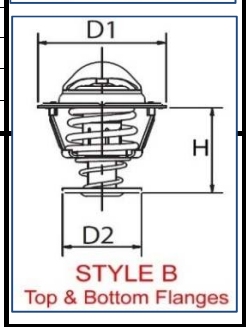

Model	Engine	from	to	Cat. No.	°C	Style	D1	D2	H
ZX 1.4 i	KDZ (TU3M/Z)	03/91	06/97	7.8290	89	A	53.5		
ZX 1.5 D	TUD5	06/96	02/98	7.8389	89	B	45.5	29	35
ZX 1.6 i	BDY (XU5M), BFZ (XU5JP)	03/91	06/97	7.8240	83	A	53.5		
ZX 1.6 i	BFZ (XU5JP)	03/91	06/97	7.8290	89	A	53.5		
ZX 1.8 D	161A (XUD7)	06/93	06/97	7.8323	83	B	55	29	35
ZX 1.8 i	LFZ (XU7JP)	07/92	06/97	7.8240	83	A	53.5		
ZX 1.8 i	LFZ (XU7JP)	07/92	06/97	7.8290	89	A	53.5		
ZX 1.8 i 16V	LFY (XU7JP4)	01/96	06/97	7.8304	92	A	55		
ZX 1.9	--	03/91	09/93	7.8240	83	A	53.5		
ZX 1.9 D	DJZ (XUD9Y)	03/91	06/97	7.8323	83	B	55	29	35
ZX 1.9 i	DKZ (XU9JA)	03/91	06/97	7.8240	83	A	53.5		
ZX 1.9 TD	DHY (XUD9TE/Y)	07/92	06/97	7.8323	83	B	55	29	35
ZX 2.0 i	RFX (XU10J2C)	07/92	06/97	7.8240	83	A	53.5		
ZX 2.0 i	RFX (XU10J2C)	07/92	06/97	7.8290	89	A	53.5		
ZX 2.0 i 16V	RFS (XU10J4RS)	05/96	06/97	7.8304	92	A	55		

STYLE C
With housing
see below.

If model not listed,
please contact us
for assistance.

Email Enquiries:
sales@autoagencies.co.nz

E. & O.E.