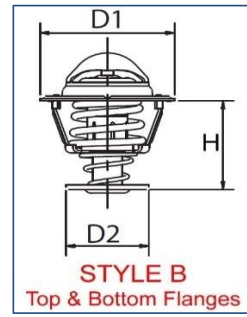

DAEWOO THERMOSTATS

Distributed by
AUTO AGENCIES Ltd
www.autoagencies.co.nz
(03) 313 7709
sales@autoagencies.co.nz

Updated 08/19

Model	Engine	year from	year to	Cat. No.	°C	Style	D1	D2	H
ARANOS 1.8, 2.0	Y	01/95	11/97	7.8402	87	C			
ESPERO 1.8, 2.0	C	02/95	06/99	7.8402	87	C			
KALOS 1.2	--	04/03		7.8409	88	A	44		
KALOS 1.4	--	11/02	12/04	7.8480	87	A	48		
KORANDO Diesel 2.3, 2.9	OM	12/98		7.8280	85	B	67	42	30
KORANDO 3.2	M 104.995	01/99		7.8385	87	B	67	43	26
LANOS 1.4-1.6	A Series	05/97		7.8480	87	A	48		
LANOS	A16DMS	08/97	03/05	7.8480	87	A	48		
LEGANZA 2.0, 2.2		06/97		7.8352	87	C			
MATIZ 0.8	F8CV	09/98		7.8409	88	A	44		
MATIZ 1.0	--	01/03		7.8409	88	A	44		
NEXIA 1.5, 1.6		02/95	08/97	7.8480	87	A	48		
NUBIRA 1.6 16V	A16DMS	05/97		7.8480	87	A	48		
NUBIRA 2.0 16V	X 20 SED	05/97		7.8352	87	C			
NUBIRA 2.0 16V (SOHC)	X20NED	12/00		7.8402	87	C			

Styles

STYLE C
With housing
see below.

If model or series not listed,
please ask us for assistance.

Email Enquiries:
sales@autoagencies.co.nz