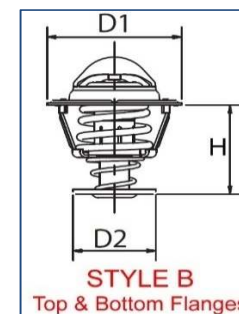

Updated 08/19

DAIHATSU THERMOSTATS

Distributed by
AUTO AGENCIES Ltd
www.autoagencies.co.nz
 (03) 313 7709
sales@autoagencies.co.nz

Model	Engine	year from	year to	Cat. No.	°C	Style	D1	D2	H
1000 1.0	CB10	07/86	12/89	7.8390	88	A	44		
850 0.8	CD10	07/86	12/89	7.8390	88	A	44		
APPLAUSE I 1.6 16V (A101)	HD-E	06/89		7.8317	78	B	52	28	35
Charade 1.0	CB22	11/90	02/93	7.8338	82	A	44		
Charade 1.0	CB80	03/93	08/94	7.8390	88	A	44		
Charade 1.0 TD	CL 70	11/90	02/93	7.8412	88	B	52	28	33
Charade 1.3 16v	HCC	11/90	02/93	7.8317	78	B	52	28	35
CHARADE III 1.0 (G100)	CB 90	11/90	12/92	7.8338	82	A	44		
CHARADE III 1.0 (G100)	CB 90	11/90	12/92	7.8390	88	A	44		
CHARADE III 1.3 i (G102), 1.5	HCE,HEE	06/88	11/99	7.8317	78	B	52	28	35
FEROZA 1.6 16V	HD	10/88		7.8317	78	B	52	28	35
Mira 0.8i	ED20	12/94	02/97	7.8338	88	A	44		
MOVE 0.8	ED 20	10/96		7.8338	88	A	44		
MOVE 1.0 i	EJDE	10/98		7.8317	78	B	52	28	33
ROCKY 2.2i 4x4	4Y	09/91	05/94	7.8319	82	B	48	28	33
SIRION 1.0	EJDE	04/98	09/00	7.8317	78	B	52	28	33
TERIOS 1.3 4x4	HE-EJ	10/97	10/00	7.8317	78	B	52	28	35