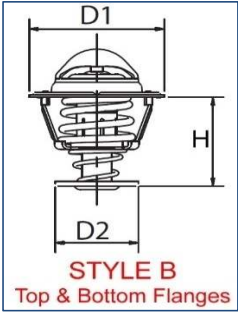

Model	Engine	From	To	Cat. No.	°C	Style	D1	D2	H	Styles
FOCUS III 2.0	R9D 184KW	07/12		7.8750	76	C				STYLE A Top flange only
FOCUS III 2.0	MGDA, XQDA 110-125KW	10/13		7.8751	90	C				
FOCUS III 2.0 TDCi	TXD, TYD, UFD, UKD	07/10	06/14	7.8790	83	C				
GALAXY 1.8 TDCi	FFWA, QY	05/06		7.8394	88	B	52	35	33	
GALAXY 1.9 TDI	1Z, AHU, ANU, AFN, AVG, ASZ, AU, Y, BTB	03/95	05/06	7.8432	87	B	54	35	31	
GALAXY 2.0 i	NSE	11/95	05/06	7.8480	88	A	48			
GALAXY 2.0 TDCi	--	11/07		7.8748	83	C				
GALAXY 2.2 TDCi	Q4BA	03/08		7.8747	83	A	52			
GALAXY 2.8 i V6	AAA, AMY, AYL	11/95	04/00	7.8259	80	B	67	37	25	
KA 1.2	--	02/09		7.8699	88	C				
KA 1.3 i	J SERIES	09/96	10/02	7.8204	92	A	54			
KA 1.3 i	A9A, A9B, BAA	08/02		7.8641	82	B	54	35	40	
KA 1.3 TDCi	--	02/09		7.8580	88	C				
KA 1.6 i	CDB, CDC	07/03		7.8641	82	B	54	35	40	
KA HEATER VALVE				7.8FCHV0001	-	C				
KUGA 1.6	JTB	11/10	04/15	7.8826	89	C				
KUGA 2.0		03/13	06/16	7.8750	76	C				
KUGA 2.0 TDCi	--	03/08		7.8748	83	C				
LASER 1.3, 1.6, 1.8	B3, E3, B6, BP	10/85	11/98	7.8228	82	A	52			
LASER 1.8, 2.0	FP, FS	11/98	09/02	7.8383	82	B	52	28	40	
MONDEO I 1.6, 1.8, 2.0 16V	L1F, L1J, NGA, RKA, RKB	02/93	08/96	7.8396	88	B	52	35	33	
MONDEO I 1.8 TD	RFM, RFN	06/93	08/96	7.8394	88	B	52	35	33	
MONDEO I 2.5 i 24V	SEA	07/94	08/96	7.8498	86	B	54	35	40	
MONDEO II 1.6, 1.8, 2.0	L1, NG, RK	09/96	11/00	7.8396	88	B	52	35	33	
MONDEO 1.8, 2.0	PLASTIC HOUSING ONLY	10/98	11/04	7.8CCH0004		C				
MONDEO II 2.5 24V	SE, SG	09/96	11/00	7.8498	86	B	54	35	40	
MONDEO III 1.8, 2.0, WITH SENSOR	DURATEC	11/00	08/07	7.8F610K	105	C				
MONDEO III 2.0, 2.2 TDCi	--	11/00	08/07	7.8412	88	B	52	28	33	
MONDEO III 2.5, 3.0 V6 24V	LCBD	11/00	08/07	7.8498	86	B	54	35	40	
MONDEO IV 1.6 Ti	PNBA, RHBA	03/07		7.8691	82	A	48			
MONDEO IV 1.8 TDCi	FFBA	03/07		7.8394	88	B	52	35	33	
MONDEO IV 1.8 TDCi	KHBA, QYBA	06/07		7.8394	88	B	52	35	33	
MONDEO IV 2.0 TDCi	AZBA, N7BB, KLBA, LPBA, QXBA/B	03/07		7.8748	83	C				
MONDEO IV 2.2 TDCi	Q4BA	03/08		7.8747	83	C				
MONDEO 1.6	JTB	11/10	04/15	7.8826	89	C				
MUSTANG 4.0 V6	--	12/04		7.8385	87	B	67	43	26	
PROBE 2.0 16V	A20LE-FS	01/93	09/97	7.8383	82	B	52	28	40	
PROBE 2.5L	KL	07/94	01/98	7.8383	82	B	52	28	40	
RANGER 1.8, 2.2	--	06/99	02/02	7.8354	85	A	52			
RANGER 2.5, 3.0 DIESEL	WL, WEAT	10/99	07/12	7.8383	82	B	52	28	40	
RANGER 2.5	GBVAL PETROL	11/11		7.8756	76	C				
RANGER 2.2 DIESEL	GB, T22	11/11		7.8412	88	B	52	28	33	
RANGER 3.2 DIESEL	SAFA	04/11		7.8412	88	B	52	28	33	
RANGER 2.6	--	10/02		7.8272	85-88	A	52			
RANGER 4.0	--	10/05		7.8385	87	B	67	43	26	
SIERRA 1.6, 2.0	OHC	02/82	04/90	7.8480	88	A	48			
SIERRA 1.8 TD	RFA	08/88	02/93	7.8394	88	B	52	35	33	
SIERRA 2.3 D	YTT	01/87	09/89	7.8250	81	B	68	29	26	
SIERRA 2.3L	V6	01/84	12/88	7.8432	87	B	54	35	31	
TAURUS 3.0L	TA	03/96	09/98	7.8498	86	B	54	35	40	
TELSTAR 2.0, 2.2	FE, F2	05/83	01/92	7.8228	82	A	52			
TELSTAR 2.0, 2.5 4 & 6 CYL	FS, KF, KL	01/92	05/97	7.8383	82	B	52	28	40	
TERRITORY 4.0L		04/04	02/10	7.8204	92	A	54			
TRANSIT 1.6, 2.0	LAC	09/85	08/94	7.8480	88	A	48			
TRANSIT 2.3	E5	01/01	06/06	7.8355	88	A	52			
TRANSIT 2.5 DIESEL	4F, 4H	08/94	03/00	7.8394	88	B	52	35	33	
TRANSIT DIESEL 2.0, 2.2, 2.4, 3.2	CYFB, D2, F4, FIFA, P8FA, SAFB	01/00	08/14	7.8412	88	B	63	28	33	
TRANSIT CONNECT 1.8 16V	EYPA, EYPC	06/02		7.8396	92	B	52	35	33	
TRANSIT CONNECT 1.8 Di	BHP, HCP, RWP	06/02		7.8394	88	B	52	35	33	
TRANSIT TOURNEO 2.2 TDCi	QVFA, QWFA	07/06		7.8412	88	B	52	28	33	

STYLE C
With housing
see below.

If model not listed,
please contact us
for assistance.

Email Enquiries:
sales@autoagencies.co.nz

E. & O.E.