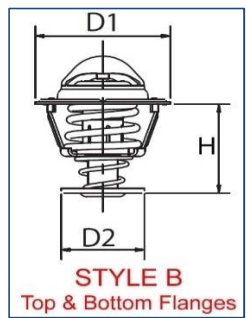

| Model                               | Engine  | From  | To    | Cat. No.   | °C | Style | D1 | D2 | H  | Styles  |
|-------------------------------------|---|-------|-------|------------|----|-------|----|----|----|---|
| CORTINA 1, 2, 3, 1.2, 1.3, 1.5, 1.6 | CROSSFLOW   | 01/63 | 12/71 | 7.8202S    | 88 | A     | 54 |    |    | <p><b>STYLE A</b><br/>Top flange only</p>                             |
| CORTINA 3, 4, 5 1.6, 2.0            | OHC   | 10/72 | 08/82 | 7.8480     | 88 | A     | 48 |    |    |   |
| COURIER 2.0L                        | FE  | 06/85 | 09/92 | 7.8228     | 82 | A     | 52 |    |    | <p><b>STYLE B</b><br/>Top &amp; Bottom Flanges</p>                    |
| COURIER 2.2L                        | F2  | 09/90 | 12/98 | 7.8384     | 88 | A     | 52 |    |    |   |
| COURIER 2.5L DIESEL                 | WL  | 05/96 | 12/05 | 7.8383     | 82 | B     | 52 | 28 | 40 | <p><b>STYLE C</b><br/>With housing<br/>see below.</p>                 |
| ECONOVAN 1.8, 2.0                   | F8, FE  | 04/84 | 02/03 | 7.8228     | 82 | A     | 52 |    |    |   |
| ESCAPE 2.3L                         |   | 03/04 | 06/07 | 7.8396     | 92 | B     | 52 | 35 | 33 | <p>If model not listed,<br/>please contact us<br/>for assistance.</p> |
| ESCAPE 3.0L - V6                    | AJ  | 03/01 | 06/07 | 7.8498     | 86 | B     | 54 | 35 | 40 |   |
| ESCORT MK 1 & 2 1.1, 1.3, 1.6       |   | 03/70 | 03/81 | 7.8202S    | 88 | A     | 54 |    |    | <p><b>STYLE C</b><br/>With housing<br/>see below.</p>                 |
| ESCORT MK 2 2.0L                    |   | 12/76 | 03/81 | 7.8480     | 88 | A     | 48 |    |    |   |
| ESCORT V 1.3                        | J4B, J6A, JBE   | 07/90 | 09/92 | 7.8204     | 92 | A     | 54 |    |    | <p>If model not listed,<br/>please contact us<br/>for assistance.</p> |
| ESCORT V 1.4, 1.6,                  | F6F, F6G, LJF, LUJ, LUK                                   | 07/90 | 09/95 | 7.8480     | 88 | A     | 48 |    |    |   |
| ESCORT V 1.8 16V XR3i               | RDA, RQB  | 02/92 | 12/92 | 7.8396     | 88 | B     | 52 | 35 | 33 | <p><b>STYLE C</b><br/>With housing<br/>see below.</p>                 |
| ESCORT 1.8 Diesel                   | RTE, RTF, RTH   | 07/90 | 01/98 | 7.8394     | 88 | B     | 52 | 35 | 33 |   |
| ESCORT 1.3                          | J4B, J6A  | 09/92 | 09/96 | 7.8204     | 92 | A     | 54 |    |    | <p>If model not listed,<br/>please contact us<br/>for assistance.</p> |
| ESCORT 1.4                          | F6F, F6G, FUH   | 09/92 | 01/95 | 7.8480     | 88 | A     | 48 |    |    |   |
| ESCORT 1.6, 1.8 16V                 | L1E, L1H, RQB, RDA  | 09/92 | 10/98 | 7.8396     | 88 | B     | 52 | 35 | 33 | <p><b>STYLE C</b><br/>With housing<br/>see below.</p>                 |
| ESCORT RS 2000                      | N7A   | 05/91 | 02/98 | 7.8480     | 88 | A     | 48 |    |    |   |
| EXPLORER 4.0 V6 - OHV               | VZA,XZA   | 01/93 | 09/01 | 7.8266S    | 88 | A     | 52 |    |    | <p>If model not listed,<br/>please contact us<br/>for assistance.</p> |
| EXPLORER 4.0 V6 - OHC               | VZA,XZA   | 10/96 | 01/08 | 7.8385     | 87 | B     | 67 | 43 | 26 |   |
| FALCON XA-XF 3.3, 4.1               | 6 CYL   | 03/72 | 03/93 | 7.8202S    | 88 | A     | 54 |    |    | <p><b>STYLE C</b><br/>With housing<br/>see below.</p>                 |
| FALCON AU-BA                        | 6 CYL   | 08/98 | 06/07 | 7.8CTK0017 | 89 | B     | 54 | 28 | 34 |   |
| FALCON BA DOHC 5.4L                 | V8  | 01/03 | 06/07 | 7.8CTK0017 | 89 | B     | 54 | 28 | 34 | <p>If model not listed,<br/>please contact us<br/>for assistance.</p> |
| FALCON BA SOHC 5.4L                 | V8  | 09/02 | 06/07 | 7.8CTK0017 | 89 | B     | 54 | 28 | 34 |   |
| FALCON BF 4.0L Bypass Type          | 6 CYL   | 10/05 | 04/08 | 7.8CTK0017 | 89 | B     | 54 | 28 | 34 | <p><b>STYLE C</b><br/>With housing<br/>see below.</p>                 |
| FALCON BF 4.0L Standard Type        | 6 CYL   | 10/05 | 04/08 | 7.8204     | 89 | A     | 54 |    |    |   |
| FALCON BF SOHC                      | V8  | 10/05 | 04/08 | 7.8CTK0017 | 89 | B     | 54 | 28 | 34 | <p>If model not listed,<br/>please contact us<br/>for assistance.</p> |
| FALCON EA-EL 3.2, 3.9, 4.0          | 6 CYL   | 03/88 | 08/98 | 7.8CTK0017 | 89 | B     | 54 | 28 | 34 |   |
| FALCON EB-AU3 5.0L                  | V8  | 04/92 | 12/02 | 7.8202S    | 82 | A     | 54 |    |    | <p><b>STYLE C</b><br/>With housing<br/>see below.</p>                 |
| FALCON XR-XE                        | V8  | 09/66 | 10/83 | 7.8202S    | 88 | A     | 54 |    |    |   |
| FESTIVA 1.3, 1.5                    | B3, B5  | 10/91 | 12/02 | 7.8228     | 82 | A     | 52 |    |    | <p>If model not listed,<br/>please contact us<br/>for assistance.</p> |
| FIESTA III 1.0, 1.1, 1.3            | G6A, GUD, GUE, JBC, J6B, JJ, TLB                          | 03/89 | 01/97 | 7.8204     | 92 | A     | 54 |    |    |   |
| FIESTA III 1.4, 1.6                 | F6E,FUG, F4A, LUH, LHA, LJC, LJD                          | 03/89 | 12/95 | 7.8470     | 88 | A     | 48 |    |    | <p><b>STYLE C</b><br/>With housing<br/>see below.</p>                 |
| FIESTA IV 1.3 i                     | JJA, JJC, JJE, JJJ, JJK, JJM                              | 08/95 | 01/02 | 7.8204     | 92 | A     | 54 |    |    |   |
| FIESTA IV 1.4, 1.6 16V              | FHA, FHE, L1T, L1V  | 04/96 | 01/02 | 7.8691     | 82 | A     | 48 |    |    | <p><b>STYLE C</b><br/>With housing<br/>see below.</p>                 |
| FIESTA V 1.2, 1.4, 1.6 16V          | FUJA, FUJB, FX, FY  | 05/02 | 06/08 | 7.8691     | 82 | A     | 48 |    |    |   |
| FIESTA V 1.0, 1.3                   | A9JA, A9JB, BAJA, ZL                                      | 07/99 | 06/08 | 7.8641     | 82 | B     | 54 | 35 | 40 | <p><b>STYLE C</b><br/>With housing<br/>see below.</p>                 |
| FIESTA V 1.4 TDCi                   | F6JA, F6JB  | 11/01 | 06/08 | 7.8486     | 83 | C     |    |    |    |   |
| FIESTA V 1.6 TDCi                   | HHJA, HHJB  | 11/04 | 06/08 | 7.8708     | 83 | C     |    |    |    | <p><b>STYLE C</b><br/>With housing<br/>see below.</p>                 |
| FIESTA VI 1.2, 1.4, 1.6             | SNJA,STJA,SPJA,FX   | 10/08 | 12/12 | 7.8691     | 82 | A     | 48 |    |    |   |
| FIESTA VI 1.4, 1.6 TDCi             | F6JD, HHJD  | 01/09 | 12/12 | 7.8486     | 83 | C     |    |    |    | <p><b>STYLE C</b><br/>With housing<br/>see below.</p>                 |
| FOCUS 1.4 16V                       | FXDA, FXDB, FXDC, FXDD<br>FYDA, FYDB, FYDC, FYDD,<br>FYDH | 10/98 | 11/04 | 7.8691     | 82 | A     | 48 |    |    |   |
| FOCUS 1.6 16V                       |   | 10/98 | 11/04 | 7.8691     | 82 | A     | 48 |    |    | <p><b>STYLE C</b><br/>With housing<br/>see below.</p>                 |
| FOCUS 1.8 16V                       | EY Series   | 10/98 | 11/04 | 7.8396     | 92 | B     | 52 | 35 | 33 |   |
| FOCUS 1.8 DI / TDDi                 | BHDA, BHDB,C9D,F9D,FFD                                    | 08/99 | 11/04 | 7.8394     | 88 | B     | 52 | 35 | 33 | <p><b>STYLE C</b><br/>With housing<br/>see below.</p>                 |
| FOCUS 2.0 16V                       | EDDB, EDDC, EDDD, EDDF                                    | 10/98 | 11/04 | 7.8396     | 92 | B     | 52 | 35 | 33 |   |
| FOCUS1.8, 2.0                       | PLASTIC HOUSING ONLY                                      | 10/98 | 11/04 | 7.8CCH0004 | -  | C     |    |    |    | <p><b>STYLE C</b><br/>With housing<br/>see below.</p>                 |
| FOCUS II 1.4, 1.6                   | ASDA, ASDB, HWD   | 11/04 | 09/12 | 7.8691     | 82 | A     | 48 |    |    |   |
| FOCUS II 1.6 TDCi                   | G8DA, G8DB, HHD   | 11/04 | 09/12 | 7.8708     | 83 | C     |    |    |    | <p><b>STYLE C</b><br/>With housing<br/>see below.</p>                 |
| FOCUS II 1.8 TDCi                   | KKDA, KKDB  | 01/05 | 09/12 | 7.8394     | 88 | B     | 52 | 35 | 33 |   |
| FOCUS II 2.0 TDCi                   | G6DA, G6DB, G6DD  | 11/04 | 09/12 | 7.8748     | 83 | C     |    |    |    | <p><b>STYLE C</b><br/>With housing<br/>see below.</p>                 |
| FOCUS III 1.6                       | MU, IQ, PN, XT  | 07/10 | 06/13 | 7.8691     | 82 | A     | 48 |    |    |   |
| FOCUS III 1.6                       | JT, YUDA  | 07/13 |       | 7.8826     | 89 | C     |    |    |    | <p><b>STYLE C</b><br/>With housing<br/>see below.</p>                 |
| FOCUS III 1.6 TDCi                  | T1, NG, XW, XX  | 07/10 |       | 7.8734     | 83 | C     |    |    |    |   |