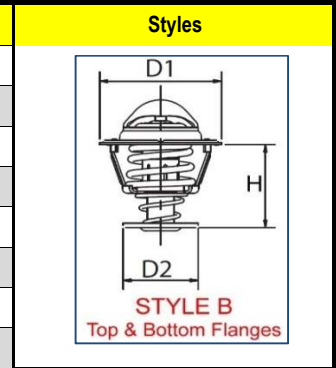

Updated 08/19

JAGUAR THERMOSTATS

Distributed by
AUTO AGENCIES Ltd
www.autoagencies.co.nz
(03) 313 7709
sales@autoagencies.co.nz

Model	Engine	From	To	Cat. No.	°C	Style	D1	D2	H
S-TYPE 2.5	JB	3/01	7/05	7.8498	86	B	54	35	40
S-TYPE 3.0	AJ	3/99	8/08	7.8498	86	B	54	35	40
X-TYPE 2.0 D	R4-X404	07/03	10/05	7.8412	88	B	52	28	33
X-TYPE 2.0, 2.5, 3.0	V6	3/02	1/08	7.8J0905	82	C			
X-TYPE 2.2 D	--	10/05		7.8412	88	B	52	28	33
X-TYPE 2.2 D	--	01/07		7.8412	88	B	52	28	33
X-TYPE Estate 2.0 D	R4-X404	02/04	10/05	7.8412	88	B	52	28	33
X-TYPE Estate 2.2 D	--	10/05		7.8412	88	B	52	28	33
X-TYPE Estate 2.2 D	--	01/07		7.8412	88	B	52	28	33