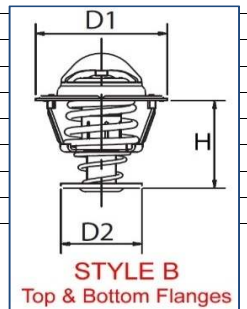

LANDROVER THERMOSTATS

Updated 08/19

Distributed by
AUTO AGENCIES Ltd
www.autoagencies.co.nz
(03) 313 7709
sales@autoagencies.co.nz

Model	submodel	cyl	cc	Engine	from	to	CODE No.	°C	Style	D1	D2	H	Styles
DEFENDER 2.25		4	2.2		01/87		7.8337	82	A	54			 <p>STYLE A Top flange only</p>
DEFENDER Diesel	TD4	4	2.4	DT244	05/07		7.8412	88	B	52	28	33	
DEFENDER Diesel	TDI	4	2.5		08/90	05/98	7.8337	82	A	54			
DEFENDER Diesel	TDI	4	2.5		08/98		7.8537	88	B	52	33	40	
DEFENDER		4	2.5		08/90	09/01	7.8337	82	A	54			
DEFENDER		6	2.8		09/00		7.8302	92	B	67	35	26	
DEFENDER		8	3.5	22D	0990	12/98	7.8337	82	A	54			
DEFENDER		8	4.0		09/95	12/01	7.8202S	88	A	54			
DISCOVERY Diesel		4	2.5	12 L, 21 L	10/89	9/95	7.8797	82	B	54	29	33	
DISCOVERY Diesel	TDI	4	2.5	19 L, 22 L	10/95	10/98	7.8537	88	B	52	33	40	
DISCOVERY		8	3.5		09/89	06/94	7.8202S	88	A	54			
DISCOVERY		8	4.0	35D, 36D	09/93	10/98	7.8202S	88	A	54			
DISCOVERY Diesel		4	2.5	16P IN HOSE	10/98	03/05	7.8CTK0454	92	NYA				
DISCOVERY		8	4.0	42D IN HOSE	10/98	03/05	7.8CTK0454	92	NYA				
DISCOVERY Diesel		6	2.7, 3.0	276DT, 306DT	10/04	12/10	7.8CTK1109	82	NYA				
DISCOVERY		8	4.4	AJ-V8 448PN	10/04	04/08	7.8CTK1045	88	NYA				
DISCOVERY Diesel		4	2.2	224DT	09/14		7.8747	83	C				
FREELANDER		4	1.8	18 K4F	02/98	10/06	7.8312	88	A	52			
FREELANDER Diesel		4	2.0	20TCIE	12/97	08/00	7.8CTK0454	92	NYA				
FREELANDER		4	2.5	25K4F	09/00	09/05	7.8LR466	82	C				
FREELANDER Diesel		4	2.2	224TD	08/10	10/14	7.8747	83	C				
FREELANDER		6	3.2	32PDPR	10/06	10/14	7.8CTK0486	90	NYA				
RANGEROVER Diesel		4	2.4	11A	04/86	12/90	7.8980	79	B	67	43	25	
RANGEROVER Diesel		4	2.5	14L, 21L	09/90	10/95	7.8537	88	B	52	33	40	
RANGEROVER		6	2.5	(BMW)	07/94	03/02	7.8301	80	B	67	33	25	
RANGEROVER Diesel		6	3.0		03/02	08/12	7.8429	88	C				
RANGEROVER Diesel		6	3.0	306DT	08/12		7.8989	85	B	67	35	45	
RANGEROVER		8	3.5		08/81	09/90	7.8202S	88	A	54			
RANGEROVER		8	3.9		11/88	07/94	7.8202S	88	A	54			
RANGEROVER		8	4.0, 4.6	42D, 46D	10/94	02/02	7.8CTK0476	85	C				
RANGEROVER		8	4.3		09/92	07/94	7.8202S	88	A	54			
RANGEROVER		8	4.4	448PN	02/02	08/06	7.8BM363	105	C				
RANGEROVER Diesel		8	4.4	448DT	02/10		7.8CTK0453		NYA				
RANGEROVER		8	5.0	508PS Supercharged	04/09	03/13	7.8CTK1052		NYA				