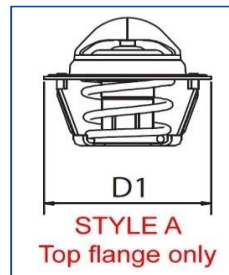

LEXUS THERMOSTATS

Updated 08/19

Distributed by
AUTO AGENCIES Ltd
www.autoagencies.co.nz
 (03) 313 7709
sales@autoagencies.co.nz

Model	cyl	cc	Engine	from	to	CODE No.	°C	Style	D1	D2	H
GS	6	3.0	2JZGE	08/97	12/04	7.8222	82	B			
GS	6	2.5,3.0,3.5	2GRFSE, 3GRFE, 4GRFSE	04/05		7.8CTK0456	83	C			
GS	8	4.3	3UZFE	11/00	01/05	7.8370	82	B	64	30	40
GX400/460	6	4.0	1GRFE	09/13	10/17	7.8CTK0456	83	C			
IS 200	4	2.0	1GFE	04/99	06/05	7.8243	82	B	52	28	33
IS250,IS300,IS350	6	2.5,3.0,3.5	2GRFSE, 3GRFE, 4GRFSE	08/05	03/13	7.8CTK0456	83	C			
LS 430	6	4.3	3UZ-FE	10/00	06/03	7.8370	82	B	64	30	40
RC Series	6	3.5	2GRFSE	09/14	09/15	7.8CTK0456	83	C			