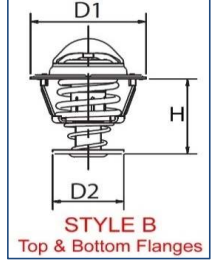

Model	Cyl.	cc	Engine	from	to	Cat. No.	°C	Style	D1	D2	H	
MX-6		2.0,2.5	FS,KL	02/92		7.8383		82	B	52	28	40
PREMACY		2.0	RF3F	10/99	07/00	7.8383		82	B	52	28	40
PREMACY		1.8,2.0	FP,FS	07/99	03/02	7.8383		82	B	52	28	40
PREMACY		2.0	LF	01/05		7.8756		76	C			
RX7		2.6	N380	05/89	10/96	7.8243S		82	B	52	28	33
RX8		1.3	13B	11/03	06/12	7.8383		82	B	52	28	40
Tribute		2.0	B	05/00	05/08	7.8396		92	B	52	35	33
Tribute		3.0	AJ	04/04	05/08	7.8498		86	B	54	35	40
Tribute		2.3	L3	01/04	05/08	7.8756		76	C			
XEDOS 6 1.6 16V		1.6	B69	08/92	05/94	7.8272		85-88	A	52		
XEDOS 6 2.0 V6		2.0,2.3,2.5	KF,KJ,KL	01/92		7.8383		82	B	52	28	40

STYLE C
With housing
see below.

If model or series not listed,
please contact us
for assistance.

E. & O.E.