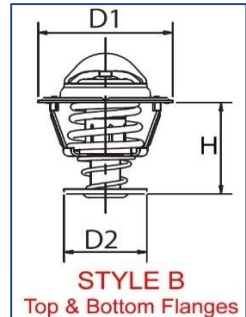

STYLE C
With housing
see below.

If model or series not listed,
please contact us
for assistance.

Email Enquiries:
sales@autoagencies.co.nz

E. & O.E.

Model	cc	Engine	from	to	Cat. No.	°C	Style	D1	D2	H
SILVIA	1.8,2.0	CA18,FJ20	08/83	10/93	7.8233S	82	A	54		
SILVIA	2.0	SR20	02/91	12/05	7.8400S	76	B	54	28	33
SKYLINE	2.0	LD20	01/84	12/90	7.8462S	82	B	54	28	33
SKYLINE	1.8,2.0	CA18,FJ20	02/83	10/95	7.8233S	82	A	54		
SKYLINE	2.0	RB20,RB25	08/85	01/02	7.8523S	82	A	64		
SUNNY	1.0,1.3,1.5,1.6	E10-E16	07/86	10/91	7.8457	76	A	54		
SUNNY	1.3,1.4,1.5,1.6	5DE, GA16DE	01/94		7.8418S	76	B	48	28	32
SUNNY	1.6	SR16VE	08/97		7.8645	82	B	54	28	33
SUNNY	1.8	SR18DE	01/94		7.8400S	76	B	54	28	33
SUNNY	2.0	CD20	01/94		7.8399S	82	B	56	28	43
TEANA	2.0	QR20DE	04/06		7.8645 7.8730	82 95	B A	54 52	28	33
TEANA	2.3,2.5	VQ23DE,VQ25DE	02/03		7.8CTK1086	82	C			
TEANA	3.5	VQ35DE	02/03	12/05	7.8CTK480	82	C			
TEANA	3.5	VQ35DE	06/08		7.8CTK1086	82	C			
TERRANO	2.7	TD27T	02/93		7.8637	82	B	54	28	33
TERRANO	2.7	TD27T	02/93		7.8657	82	B	54	28	33
TERRANO	3.0	ZD30DDTI	02/99		7.8522	82	B	56	28	43
TERRANO	3.2	QD32TI	08/96	02/99	7.8637	82	B	54	28	33
TERRANO	3.3	VG33E	09/95	10/01	7.8523S	82	A	64		
TIIDA	1.5,1.6	HR15DE,HR16DE	09/04	06/09	7.8712	82	A	54.5		
TIIDA	1.5 D	K9K Diesel	09/07		7.8710S	83	C			
TIIDA	1.8	MR18DE	01/05	06/09	7.8712 7.8730	82 95	A A	54.5 52		
VANETTE	1.2,1.5	A12,A15	05/82	06/91	7.8233S	82	A	54		
VANETTE	1.8	GAS18	06/99		7.8229	82	A	52		
VANETTE	2.0	CA20S	09/88	06/91	7.8233S	82	A	54		
VANETTE	2.0	LD20	10/86	12/95	7.8462S	82	B	54	28	33
VANETTE	2.0	NA20S	08/90		7.8329	82	A	54		
VANETTE	2.0	Z20S	11/88		7.8329	82	A	54		
VANETTE Diesel	2.0	RF	12/03		7.8383	82	B	52	28	40
VANETTE Diesel	2.2	R2	06/99		7.8383	82	B	52	28	40
WINGROAD	1.3	QG13DE	06/99		7.8289	82	B	48	28	32
WINGROAD	1.5	HR15DE	11/05		7.8712	82	A	54.5		
WINGROAD	1.5	QG15DE	06/99		7.8289	82	B	48	28	32
WINGROAD	1.8	MR18DE	11/05		7.8712	82	A	54.5		
WINGROAD	1.8	QG18DE	06/99	12/05	7.8289	82	B	48	28	32
WINGROAD	2.0	QR20DE	10/01	12/05	7.8645 7.8730	82 95	B A	54 52	28	33
WINGROAD	2.0	SR20VE	05/99	10/01	7.8400S	76	B	54	28	33
WINGROAD	2.2	YD22DD	06/99	10/03	7.8649	82	B	64	28	43
X-TRAIL	2.2 D	YD22DDTi	07/01		7.8649	82	B	64	28	43
X-TRAIL	2.0 D	M9R 760	06/07		7.8719	89	C			
X-TRAIL	2.0,2.5	QR20,QR25	07/01		7.8645 7.8730	82 95	B A	54 52	28	33
X-TRAIL	2.0	MR20DE	03/07		7.8712 7.8730	82 95	A A	54.5 52		
X-TRAIL	2.0	SR20VET	10/00		7.8400S	76	B	54	28	33