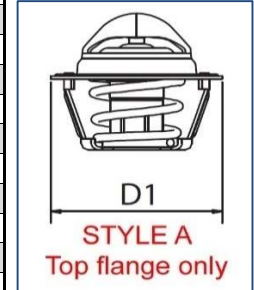

NISSAN THERMOSTATS

Updated 10/19

Distributed by
AUTO AGENCIES Ltd
www.autoagencies.co.nz
 (03) 313 7709
sales@autoagencies.co.nz

Model	cc	Engine	from	to	Cat. No.	°C	Style	D1	D2	H	Styles
1200, 120Y, 1600, 180B	1.2,1.6,1.8	A12,L16,L18	06/70	01/85	7.8CTK0001	82	A	54			<p>STYLE A Top flange only</p>
180B, 200B	1.8, 2.0	L18, L20	09/72	05/81	7.8CTK0001	82	A	54			
200SX	2.0	SR20DET	10/93	12/03	7.8400S	76	B	54	28	33	<p>STYLE B Top & Bottom Flanges</p>
300ZX	3.0	VG30DE	12/89	12/03	7.8523S	82	A	64			
350Z	3.5	VQ35DE	11/00	01/08	7.8NVQ440	77	C				<p>STYLE C With housing see below.</p>
ALMERA	2.0	SR20DE	08/00	11/06	7.8289	82	B	48	28	32	
ALMERA	1.5,1.8	QG15,QG18	07/00	11/06	7.8289	82	B	48	28	32	<p>STYLE C With housing see below.</p>
ALMERA	1.6	QG16	01/06		7.8319	82	B	48	28	33	
ALMERA	2.2 D	YD22DDT	07/00	09/06	7.8649	82	B	64	28	43	<p>STYLE C With housing see below.</p>
AVENIR	1.7	CD17	01/90	01/96	7.8276S	82	B	54	28	32	
AVENIR	1.6	GA16	03/90	01/00	7.8289	82	B	48	28	32	<p>STYLE C With housing see below.</p>
AVENIR	1.8	QG18DE	08/98	08/02	7.8289	82	B	48	28	32	
BLUEBIRD	1.5	HR15DE	05/07		7.8712	82	A	54.5			<p>STYLE C With housing see below.</p>
BLUEBIRD	1.8	QG18DE	08/00		7.8289	82	B	48	28	32	
BLUEBIRD	1.8,2.0	SR18,SR20	01/90	07/02	7.8218	82	B	54	28	34	<p>STYLE C With housing see below.</p>
BLUEBIRD	1.8,2.0	CA18,CA20	04/85	09/93	7.8233S	82	A	54			
BLUEBIRD	2.0	MR20DE	12/05		7.8712	82	A	54.5			<p>STYLE C With housing see below.</p>
BLUEBIRD	2.0 D	CD20	01/91	05/03	7.8399S	82	B	56	28	43	
BLUEBIRD	2.4	KA24	04/92	12/97	7.8462S	82	B	54	28	33	<p>STYLE C With housing see below.</p>
CABSTAR	2.5	TD25	07/92	07/97	7.8637	82	B	54	28	33	
CARAVAN	2.0	NA20S	08/90	06/99	7.8233S	82	A	54			<p>STYLE C With housing see below.</p>
CARAVAN	2.0,2.4	KA20DE,KA24DE	06/99	09/07	7.8218	82	B	54	28	34	
CARAVAN	2.0	QR20DE	09/07		7.8645	82	B	54	28	33	<p>STYLE C With housing see below.</p>
CARAVAN	2.5	QR25DE	09/07		7.8645	82	B	54	28	33	
CARAVAN	2.7	TD27	01/88	01/97	7.8637	82	B	54	28	33	<p>STYLE C With housing see below.</p>
CARAVAN	3.0	VG30E	05/93	06/99	7.8523S	82	A	64			
CARAVAN	3.0	ZD30,ZD30T	11/03	09/07	7.8522	82	B	56	28	43	<p>STYLE C With housing see below.</p>
CARAVAN	3.0	ZD30DDTI	09/07		7.8649	82	B	64	28	43	
CARAVAN	3.2	QD32	01/97	01/02	7.8637	82	B	54	28	33	<p>STYLE C With housing see below.</p>
CEFIRO	2.0,2.5	RB20,RB25	01/88	01/95	7.8523S	82	A	64			
CEFIRO A32	2.0, 2.5,3.0	VQ20,VQ25,VQ30	01/95		7.8CTK314 With Bypass 7.8CTK313 No Bypass	82	C				<p>STYLE C With housing see below.</p>
CUBE	1.5,1.6	HR15DE,HR16DE	11/08		7.8712	82	A	54.5			
CUBE	1.4	CR14	01/03	06/10	7.8787	88	A	54.5			<p>STYLE C With housing see below.</p>
CUBE	1.3	CG13	01/98	02/02	7.8CTK0001	82	A	54			
DATSUN UTE	2.0	NA20S	01/97	06/99	7.8233S	82	A	54			<p>STYLE C With housing see below.</p>
DATSUN UTE	2.0,2.4	KA20DE,KA24DE	06/99		7.8218	82	B	54	28	34	
DATSUN UTE	2.7	TD27	01/97		7.8637	82	B	54	28	33	<p>STYLE C With housing see below.</p>
DATSUN UTE	3.2	QD32	01/97		7.8637	82	B	54	28	33	
DUALIS	2.0	MR20DE	01/07		7.8712	82	A	54.5			<p>STYLE C With housing see below.</p>
ELGRAND	2.5	VQ25DE	12/04		7.8CTK313	82	C				
ELGRAND	3.2	QD32ETI	05/97		7.8637	82	B	54	28	33	<p>STYLE C With housing see below.</p>
ELGRAND	3.3	VG33	05/97	08/00	7.8523S	82	A	64			
ELGRAND	3.5	VQ35DE	08/00		7.8CTK313	82	C				<p>STYLE C With housing see below.</p>
ELGRAND	3.0	ZD30DDTI	08/99		7.8522	82	B	56	28	43	
EXPERT	1.8	QG18DE	06/99		7.8289	82	B	48	28	32	<p>STYLE C With housing see below.</p>
EXPERT	2.2	YD22DD	06/99	12/05	7.8649	82	B	64	28	43	
FAIRLADY	3.0	VG30DTT	01/97		7.8523S	82	A	64			<p>STYLE C With housing see below.</p>
FAIRLADY	3.5	VQ35DE	10/03	01/07	7.8NVQ440	77	C				
FAIRLADY	3.7	VQ37VHR	12/08		7.8CTK313	82	C				<p>STYLE C With housing see below.</p>
FUGA	2.5	VQ25DE	10/04	12/07	7.8CTK313	82	C				
FUGA	3.5	VQ35DE	05/06	12/07	7.8CTK314	82	C				<p>STYLE C With housing see below.</p>
FUGA	3.5	VQ35HR	12/07		7.8CTK313	82	C				
FUGA	4.5	VK45DE	08/05		7.8649	82	B	64	28	43	<p>STYLE C With housing see below.</p>
JUKE	1.5,1.6	HR15,HR16	06/10		7.8712	82	A	54.5			
JUKE Diesel	1.5	K9K	06/10		7.8710S	83	C				<p>STYLE C With housing see below.</p>
LAFESTA	2.0	MR20DE	12/04		7.8712	82	A	54.5			
LARGO	1.8,2.0	CA18,CA20	06/89		7.8233S	82	A	54			<p>STYLE C With housing see below.</p>
LARGO	2.0	CD20T	06/89		7.8399S	82	B	56	28	43	
LARGO	2.0	LD20	11/86		7.8637	82	B	54	28	33	<p>STYLE C With housing see below.</p>
LARGO	2.4	KA24DE	05/93		7.8218	82	B	54	28	34	