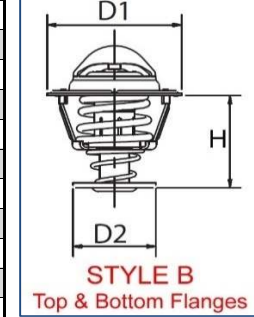

NISSAN THERMOSTATS

Updated 10/19

Distributed by
AUTO AGENCIES Ltd
www.autoagencies.co.nz
 (03) 313 7709
sales@autoagencies.co.nz

Model	cc	Engine	from	to	Cat. No.	°C	Style	D1	D2	H	Styles
1200, 120Y, 1600, 180B	1.2,1.6,1.8	A12,L16,L18	06/70	01/85	7.8CTK0001	82	A	54			<p>STYLE A Top flange only</p>
180B, 200B	1.8, 2.0	L18, L20	09/72	05/81	7.8CTK0001	82	A	54			
200SX	2.0	SR20DET	10/93	12/03	7.8400S	76	B	54	28	33	<p>STYLE B Top & Bottom Flanges</p>
300ZX	3.0	VG30DE	12/89	12/03	7.8523S	82	A	64			
350Z	3.5	VQ35DE	11/00	01/08	7.8NVQ440	77	C				<p>STYLE C With housing see below.</p>
ALMERA	2.0	SR20DE	08/00	11/06	7.8289	82	B	48	28	32	
ALMERA	1.5,1.8	QG15,QG18	07/00	11/06	7.8289	82	B	48	28	32	<p>STYLE C With housing see below.</p>
ALMERA	1.6	QG16	01/06		7.8319	82	B	48	28	33	
ALMERA	2.2 D	YD22DDT	07/00	09/06	7.8649	82	B	64	28	43	<p>STYLE C With housing see below.</p>
AVENIR	1.7	CD17	01/90	01/96	7.8276S	82	B	54	28	32	
AVENIR	1.6	GA16	03/90	01/00	7.8289	82	B	48	28	32	<p>STYLE C With housing see below.</p>
AVENIR	1.8	QG18DE	08/98	08/02	7.8289	82	B	48	28	32	
BLUEBIRD	1.5	HR15DE	05/07		7.8712	82	A	54.5			<p>STYLE C With housing see below.</p>
BLUEBIRD	1.8	QG18DE	08/00		7.8289	82	B	48	28	32	
BLUEBIRD	1.8,2.0	SR18,SR20	01/90	07/02	7.8218	82	B	54	28	34	<p>STYLE C With housing see below.</p>
BLUEBIRD	1.8,2.0	CA18,CA20	04/85	09/93	7.8233S	82	A	54			
BLUEBIRD	2.0	MR20DE	12/05		7.8712	82	A	54.5			<p>STYLE C With housing see below.</p>
BLUEBIRD	2.0 D	CD20	01/91	05/03	7.8399S	82	B	56	28	43	
BLUEBIRD	2.4	KA24	04/92	12/97	7.8462S	82	B	54	28	33	<p>STYLE C With housing see below.</p>
CABSTAR	2.5	TD25	07/92	07/97	7.8637	82	B	54	28	33	
CARAVAN	2.0	NA20S	08/90	06/99	7.8233S	82	A	54			<p>STYLE C With housing see below.</p>
CARAVAN	2.0,2.4	KA20DE,KA24DE	06/99	09/07	7.8218	82	B	54	28	34	
CARAVAN	2.0	QR20DE	09/07		7.8645	82	B	54	28	33	<p>STYLE C With housing see below.</p>
CARAVAN	2.5	QR25DE	09/07		7.8645	82	B	54	28	33	
CARAVAN	2.7	TD27	01/88	01/97	7.8637	82	B	54	28	33	<p>STYLE C With housing see below.</p>
CARAVAN	3.0	VG30E	05/93	06/99	7.8523S	82	A	64			
CARAVAN	3.0	ZD30,ZD30T	11/03	09/07	7.8522	82	B	56	28	43	<p>STYLE C With housing see below.</p>
CARAVAN	3.0	ZD30DDTI	09/07		7.8649	82	B	64	28	43	
CARAVAN	3.2	QD32	01/97	01/02	7.8637	82	B	54	28	33	<p>STYLE C With housing see below.</p>
CEFIRO	2.0,2.5	RB20,RB25	01/88	01/95	7.8523S	82	A	64			
CEFIRO A32	2.0, 2.5,3.0	VQ20,VQ25,VQ30	01/95		7.8CTK314 With Bypass 7.8CTK313 No Bypass	82	C				<p>STYLE C With housing see below.</p>
CUBE	1.5,1.6	HR15DE,HR16DE	11/08		7.8712	82	A	54.5			
CUBE	1.4	CR14	01/03	06/10	7.8787	88	A	54.5			<p>STYLE C With housing see below.</p>
CUBE	1.3	CG13	01/98	02/02	7.8CTK0001	82	A	54			
DATSUN UTE	2.0	NA20S	01/97	06/99	7.8233S	82	A	54			<p>STYLE C With housing see below.</p>
DATSUN UTE	2.0,2.4	KA20DE,KA24DE	06/99		7.8218	82	B	54	28	34	
DATSUN UTE	2.7	TD27	01/97		7.8637	82	B	54	28	33	<p>STYLE C With housing see below.</p>
DATSUN UTE	3.2	QD32	01/97		7.8637	82	B	54	28	33	
DUALIS	2.0	MR20DE	01/07		7.8712	82	A	54.5			<p>STYLE C With housing see below.</p>
ELGRAND	2.5	VQ25DE	12/04		7.8CTK313	82	C				
ELGRAND	3.2	QD32ETI	05/97		7.8637	82	B	54	28	33	<p>STYLE C With housing see below.</p>
ELGRAND	3.3	VG33	05/97	08/00	7.8523S	82	A	64			
ELGRAND	3.5	VQ35DE	08/00		7.8CTK313	82	C				<p>STYLE C With housing see below.</p>
ELGRAND	3.0	ZD30DDTI	08/99		7.8522	82	B	56	28	43	
EXPERT	1.8	QG18DE	06/99		7.8289	82	B	48	28	32	<p>STYLE C With housing see below.</p>
EXPERT	2.2	YD22DD	06/99	12/05	7.8649	82	B	64	28	43	
FAIRLADY	3.0	VG30DTT	01/97		7.8523S	82	A	64			<p>STYLE C With housing see below.</p>
FAIRLADY	3.5	VQ35DE	10/03	01/07	7.8NVQ440	77	C				
FAIRLADY	3.7	VQ37VHR	12/08		7.8CTK313	82	C				<p>STYLE C With housing see below.</p>
FUGA	2.5	VQ25DE	10/04	12/07	7.8CTK313	82	C				
FUGA	3.5	VQ35DE	05/06	12/07	7.8CTK314	82	C				<p>STYLE C With housing see below.</p>
FUGA	3.5	VQ35HR	12/07		7.8CTK313	82	C				
FUGA	4.5	VK45DE	08/05		7.8649	82	B	64	28	43	<p>STYLE C With housing see below.</p>
JUKE	1.5,1.6	HR15,HR16	06/10		7.8712	82	A	54.5			
JUKE Diesel	1.5	K9K	06/10		7.8710S	83	C				<p>STYLE C With housing see below.</p>
LAFESTA	2.0	MR20DE	12/04		7.8712	82	A	54.5			
LARGO	1.8,2.0	CA18,CA20	06/89		7.8233S	82	A	54			<p>STYLE C With housing see below.</p>
LARGO	2.0	CD20T	06/89		7.8399S	82	B	56	28	43	
LARGO	2.0	LD20	11/86		7.8637	82	B	54	28	33	<p>STYLE C With housing see below.</p>
LARGO	2.4	KA24DE	05/93		7.8218	82	B	54	28	34	