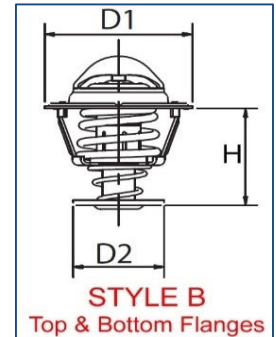

LAGUNA 2.0	F4R 780	09/99	02/01	7.8322	89	A	50		
LAGUNA 2.0	N7Q 700, N7Q 704	06/95	02/01	7.8307	90	B	54	35	31
LAGUNA 2.0 (B56C/H/N)	F3R 722, F3R 723	11/93	03/01	7.8297	89	A	53.5		
LAGUNA 2.0 16V	F4R 784, F4R 786, F4R 787	01/05		7.8322	89	A	50		
LAGUNA 2.0 16V	F4R 886, F4R 887	01/05		7.8322	89	A	50		
LAGUNA 2.0 16V (556A/B)	F4R 780	09/99	03/01	7.8322	89	A	50		
LAGUNA 2.0 16V (B56D/M)	N7Q 700, N7Q 704	06/95	03/01	7.8307	90	B	54	35	31
LAGUNA 2.0 16V (BG00, BG0K, BG0W)	F4R 712, F4R 714	08/02		7.8322	89	A	50		
LAGUNA 2.0 16V (BG00, BG0K, BG0W)	F4R 713, F4R 715	08/02		7.8543	83	A	50		
LAGUNA 2.0 16V IDE (BG0N, BG0P)	F5R 700	04/01		7.8322	89	A	50		
LAGUNA 2.0 16V Turbo (BG0S,Z, BG1L,M)	F4R 764,765, F4R 786,787	01/03		7.8322	89	A	50		
LAGUNA 2.0 dCi	M9R 740	08/05		7.8719	89	C			
LAGUNA 2.0 dCi	M9R 760	01/06		7.8719	89	C			
LAGUNA 2.2 D (B56F/2)	G8T 706,752,790,794	11/93	03/01	7.8323	83	B	55	29	35
LAGUNA 2.2 D (B56F/2)	G8T 792	11/93	03/01	7.8323	83	B	55	29	35
LAGUNA 2.2 dCi	G9T 600, G9T 706, G9T 707	05/05		7.8666	83	C			
LAGUNA 2.2 dCi	G9T 605	07/05	09/07	7.8666	83	C			
LAGUNA 2.2 dCi (BG0F)	G9T 702	10/01		7.8666	83	C			
LAGUNA 2.2 dCi (BG0F)	G9T 703	03/01		7.8666	83	C			
LAGUNA 2.2 dT (B569)	G8T 760	03/96	03/01	7.8323	83	B	55	29	35
LAGUNA 3.0 (B56E/R, B565)	Z7X 760, Z7X 765	11/93	03/01	7.8326	84	B	68	25	26
LAGUNA 3.0 (B56E/R, B565)	Z7X 767	11/93	03/01	7.8326	84	B	68	25	26
LAGUNA 3.0 24V (B56V)	L7X 700, L7X 701	03/97	03/01	7.8510	82	C			
LAGUNA 3.0 V6 24V (BG0D)	L7X 731	03/01		7.8510	82	C			
LAGUNA 3.0i V6 24V	L7X 733	04/04		7.8510	82	C			
LAGUNA Coupé 2.0 16V Turbo	F4R 811	09/08		7.8322	89	A	50		
LAGUNA Coupé 2.0 dCi	M9R 816	09/08		7.8719	89	C			
LAGUNA Coupé 2.0 dCi	M9Ra 742	10/07		7.8719	89	C			
LAGUNA Grandtour 1.6 16V	K4M 716	02/05		7.8705	89	C			
LAGUNA Grandtour 1.6 16V	K4M 716	02/05		7.8706	89	C			
LAGUNA Grandtour 1.6 16V (K568)	K4M 720, K4M 724	11/97	03/01	7.8322	89	A	50		
LAGUNA Grandtour 1.6 16V (KG0A, KG0L)	K4M 710	03/01		7.8509	89	C			
LAGUNA Grandtour 1.6 16V (KG0A, KG0L)	K4M 710, K4M 714	03/01		7.8322	89	A	50		
LAGUNA Grandtour 1.8 (K56S/T/0)	F3P 670	09/95	03/01	7.8291	89	A	53.5		
LAGUNA Grandtour 1.8 (K56S/T/0)	F3P 674	09/95	03/01	7.8291	89	A	53.5		
LAGUNA Grandtour 1.8 (K56S/T/0)	F3P 676	09/95	03/01	7.8291	89	A	53.5		
LAGUNA Grandtour 1.8 (K56S/T/0)	F3P 678	09/95	03/01	7.8297	89	A	53.5		
LAGUNA Grandtour 1.8 (K56Z)	F3P 720, F3P 724	09/95	03/01	7.8297	89	A	53.5		
LAGUNA Grandtour 1.8 16V	F4P 770, F4P 774	03/01		7.8322	89	A	50		
LAGUNA Grandtour 1.8 16V (K563, K564)	F4P 760	04/98	03/01	7.8322	89	A	50		
LAGUNA Grandtour 1.8 16V (KG06/J)	F4P 775	03/01		7.8543	83	A	50		
LAGUNA Grandtour 1.8 16V (KG0B, KG0M)	F4P 770	03/01		7.8322	89	A	50		
LAGUNA Grandtour 1.8 16V (KG0B, KG0M)	F4P 772	03/01		7.8322	89	A	50		
LAGUNA Grandtour 1.8 16V (KG0J)	F4P 771, F4P 774	03/01		7.8322	89	A	50		
LAGUNA Grandtour 1.9 dCi	F9Q 664	03/04		7.8504	89	C			
LAGUNA Grandtour 1.9 dCi	F9Q 674	01/05		7.8504	89	C			
LAGUNA Grandtour 1.9 dCi	F9Q 754	03/01		7.8239	89	A	53.5		
LAGUNA Grandtour 1.9 dCi	F9Q 754	03/01		7.8504	89	C			
LAGUNA Grandtour 1.9 dCi	F9Q 758, F9Q 759	05/05		7.8504	89	C			
LAGUNA Grandtour 1.9 dCi (K56W)	F9Q 718	09/99	03/01	7.8177	89	C			
LAGUNA Grandtour 1.9 dCi (KG08)	F9Q 650	03/01		7.8504	89	C			
LAGUNA Grandtour 1.9 dCi (KG0E)	F9Q 751	03/01		7.8504	89	C			
LAGUNA Grandtour 1.9 dCi (KG0E)	F9Q 752	06/01		7.8504	89	C			
LAGUNA Grandtour 1.9 dCi (KG0G)	F9Q 670, F9Q 750	03/01		7.8504	89	C			
LAGUNA Grandtour 1.9 dCi (KG0G)	F9Q 750	03/01		7.8239	89	A	53.5		
LAGUNA Grandtour 1.9 dCi (KG0R)	F9Q 754	10/01		7.8239	89	A	53.5		
LAGUNA Grandtour 1.9 dCi (KG0R)	F9Q 754	10/01		7.8504	89	C			
LAGUNA Grandtour 1.9 dTi (K56J)	F9Q 710, F9Q 717	10/97	03/01	7.8177	89	C			
LAGUNA Grandtour 1.9 dTi (K56J)	F9Q 716	10/97	03/01	7.8178	89	C			
LAGUNA Grandtour 2.0	F3R 768	10/98	01/01	7.8291	89	A	53.5		
LAGUNA Grandtour 2.0	F3R 769	11/93	03/01	7.8291	89	A	53.5		
LAGUNA Grandtour 2.0	F4R 713	09/02	05/05	7.8543	83	A	50		

STYLE C
With housing
see below.

If model or series not listed,
please contact us
for assistance.

Email Enquiries:
sales@autoagencies.co.nz