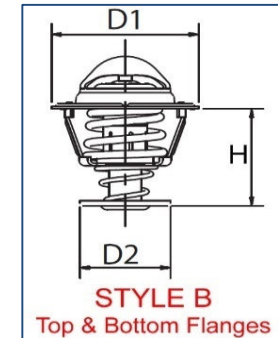

19 II Chamade 1.4 (L535)	E7J 742	11/93	12/95	7.8327	91	A	50		
19 II Chamade 1.4 (L53A)	E7J 707	07/92	12/95	7.8327	91	A	50		
19 II Chamade 1.4 (L53A)	E7J 745	07/92	12/95	7.8327	91	A	50		
19 II Chamade 1.4 (L53G)	E6J 706	05/92	12/95	7.8327	91	A	50		
19 II Chamade 1.7	F3N 740, F3N 741	05/92	11/95	7.8297	89	A	53.5		
19 II Chamade 1.7 (L533)	F2N 720, F2N 721	01/93	08/95	7.8297	89	A	53.5		
19 II Chamade 1.7 (L53B)	F3N 740, F3N 741	04/92	12/95	7.8297	89	A	53.5		
19 II Chamade 1.7 (L53C)	F3N 742, F3N 743	04/92	12/95	7.8297	89	A	53.5		
19 II Chamade 1.8	F3P 765	05/92	09/94	7.8297	89	A	53.5		
19 II Chamade 1.8 (453A/F)	F3P 706, F3P 760	04/92	12/95	7.8297	89	A	53.5		
19 II Chamade 1.8 (L538)	F3P 700	04/92	05/94	7.8297	89	A	53.5		
19 II Chamade 1.8 (L53V, L538)	F3P 682	05/94	12/95	7.8297	89	A	53.5		
19 II Chamade 1.8 (L53Y)	F3P 704, 705, 706, 707, 708, 760	04/92	12/95	7.8297	89	A	53.5		
19 II Chamade 1.8 16V (L53D)	F7P 704	04/92	12/95	7.8297	89	A	53.5		
19 II Chamade 1.9 D	F8Q 744	05/92	11/95	7.8526	83	B	67	29	26
19 II Chamade 1.9 D (L53J)	F8Q 742	04/92	12/95	7.8297	89	A	53.5		
19 II Chamade 1.9 TD (L53K)	F8Q 610	01/95	12/95	7.8297	89	A	53.5		
19 II Chamade 1.9 TD (L53T)	F8Q 744	04/92	12/95	7.8526	83	B	67	29	26
19 II Furgonato 1.9 D	F8Q 706	03/92	12/95	7.8297	89	A	53.5		
19 II Furgonato 1.9 D	F8Q 742	03/92	12/95	7.8526	83	B	67	29	26
19 II Furgonato 1.9 TD	F8Q 740	03/92	12/95	7.8526	83	B	67	29	26
20 2.1 Diesel (1276)	852	10/80	12/83	7.8526	83	B	67	29	26
20 2.1 TD	J8S 702	01/82	12/83	7.8526	83	B	67	29	26
21 1.4 (B48U)	C2L 717	06/90	12/91	7.8226	83	A	43		
21 1.4 (B48U)	C2L 717	06/90	12/91	7.8246	89	A	43		
21 1.4 (B48U)	C2L 717	06/90	12/91	7.8247	86	A	43		
21 1.4 (B48D)	C2J 770	09/89	05/93	7.8226	83	A	43		
21 1.4 (B48D)	C2J 770	09/89	05/93	7.8246	89	A	43		
21 1.4 (B48D)	C2J 770	09/89	05/93	7.8247	86	A	43		
21 1.7	F2N 711, F2N 754	07/89	05/93	7.8297	89	A	53.5		
21 1.7	F2N 712, F3N 726	07/89	05/93	7.8297	89	A	53.5		
21 1.7 (B48E)	F3N 722, F3N 723	09/89	06/94	7.8297	89	A	53.5		
21 1.7 (B48F)	F3N 726	09/89	10/92	7.8297	89	A	53.5		
21 1.9 D (B48H, B48I)	F8Q 710	09/89	10/93	7.8297	89	A	53.5		
21 2.0	J6R 759, J6R 792	06/91	05/93	7.8297	89	A	53.5		
21 2.0	J6R 793	06/91	05/93	7.8246	89	A	43		
21 2.0	J7R 750, J7R 751	07/89	06/92	7.8246	89	A	43		
21 2.0 (B48C)	J7R 746, J7R 747	09/89	12/93	7.8246	89	A	43		
21 2.0 (B48J)	F2R 702	09/89	12/91	7.8297	89	A	53.5		
21 2.0 (B48R/Y)	J7R 740	02/90	10/92	7.8246	89	A	43		
21 2.0 4x4 (B48R/Y)	J7R 740	09/90	10/92	7.8246	89	A	43		
21 2.0 TXi	J7R 740, J7R 754	07/89	05/93	7.8246	89	A	43		
21 2.1 D	J8S 704, J8S 784	07/89	05/93	7.8250	81	B	68	29	26
21 2.1 D (B480)	J8S 784	04/92	06/94	7.8250	81	B	68	29	26
21 2.1 D (B48V/B48O)	J8S 740	09/89	12/92	7.8250	81	B	68	29	26
21 2.1 Turbo-D (B48W)	J8S 746	05/89	05/91	7.8250	81	B	68	29	26
21 2.1 Turbo-D (B486, B488, B48V)	J8S 714, J8S 786, J8S 788	09/89	06/94	7.8250	81	B	68	29	26
21 2.1 Turbo-D (B486, B488, B48V)	J8S 742	09/89	06/94	7.8250	81	B	68	29	26
21 2.1 Turbo-D (B48A)	J8S 604	04/92	12/93	7.8250	81	B	68	29	26
21 2.2	J6T 790	10/86	12/95	7.8246	89	A	43		
21 2.2	J6T 791	03/86	12/94	7.8246	89	A	43		
21 2.2	J7T 755	07/89	05/93	7.8246	89	A	43		
21 2.2 (B48K)	J7T 754, J7T 755	09/89	06/94	7.8246	89	A	43		
21 2.2 4x4 (B48K)	J7T 754, J7T 755	07/90	06/94	7.8246	89	A	43		
21 Familiare 1.4 (K48U)	C2L 714	06/88	12/95	7.8226	83	A	43		
21 Familiare 1.4 (K48U)	C2L 714	06/88	12/95	7.8246	89	A	43		
21 Familiare 1.4 (K48U)	C2L 714	06/88	12/95	7.8247	86	A	43		
21 Familiare 1.7 (K/S481)	F2N 712	06/86	03/93	7.8297	89	A	53.5		
21 Familiare 1.7 (K/S482)	F2N 710	10/86	12/88	7.8297	89	A	53.5		
21 Familiare 1.7 (K484)	F2N 758	06/90	12/95	7.8297	89	A	53.5		
21 Familiare 1.7 (K484)	F2N 758	06/90	12/95	7.8297	89	A	53.5		
21 Familiare 1.7 (K484)	F2N 786	06/90	12/95	7.8297	89	A	53.5		

STYLE C
With housing
see below.

If model or series not listed,
please contact us
for assistance.

Email Enquiries:
sales@autoagencies.co.nz