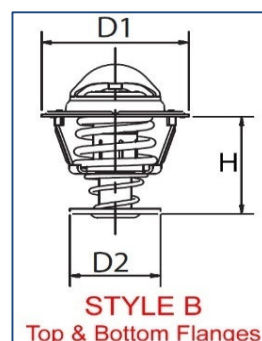

18 1.6 Turbo (1345)	807 727	10/80	09/82	7.8246	89	A	43		
18 1.6 Turbo (1345)	807 727	10/80	09/82	7.8247	86	A	43		
18 1.6 Turbo (1345)	807 727	10/80	09/82	7.8628	75	A	43		
18 1.6 Turbo (1345)	A5L 717, A5L 718	10/82	07/86	7.8246	89	A	43		
18 1.6 Turbo (1345)	A5L 717, A5L 718	10/82	07/86	7.8628	75	A	43		
18 2.1 Diesel	J8S 711	11/81	07/86	7.8250	81	B	68	29	26
18 2.1 Diesel	J8S 711	11/81	07/86	7.8526	83	B	67	29	26
18 2.1 Diesel (1344)	852 710, J8S 711	11/81	07/86	7.8250	81	B	68	29	26
18 2.1 Diesel (1344)	852 710, J8S 711	11/81	07/86	7.8526	83	B	67	29	26
18 2.1 TD	J8S 712	11/81	07/86	7.8250	81	B	68	29	26
18 2.1 TD	J8S 712	11/81	07/86	7.8526	83	B	67	29	26
18 Furgonato 1.4	847 720, 847 722	05/79	07/86	7.8246	89	A	43		
18 Furgonato 1.4	847 720, 847 722	05/79	07/86	7.8247	86	A	43		
18 Furgonato 1.4	847 720, 847 722	05/79	07/86	7.8628	75	A	43		
18 Furgonato 2.1 Diesel	852 710, J8S 711	11/81	07/86	7.8250	81	B	68	29	26
18 Furgonato 2.1 Diesel	852 710, J8S 711	11/81	07/86	7.8526	83	B	67	29	26
18 Variable 1.4 (1350)	847 720, 847 722	05/79	07/86	7.8246	89	A	43		
18 Variable 1.4 (1350)	847 720, 847 722	05/79	07/86	7.8247	86	A	43		
18 Variable 1.4 (1350)	847 720, 847 722	05/79	07/86	7.8628	75	A	43		
18 Variable 1.6 (1351)	841 717, A2M 723	01/82	07/86	7.8246	89	A	43		
18 Variable 1.6 (1351)	841 717, A2M 723	01/82	07/86	7.8247	86	A	43		
18 Variable 1.6 (1351)	841 717, A2M 723	01/82	07/86	7.8628	75	A	43		
18 Variable 1.6 (1351)	841 725, 841 726	05/79	09/82	7.8246	89	A	43		
18 Variable 1.6 (1351)	841 725, 841 726	05/79	09/82	7.8247	86	A	43		
18 Variable 1.6 (1351)	841 725, 841 726	05/79	09/82	7.8628	75	A	43		
18 Variable 1.6 4x4	841 717, A2M 723	01/83	07/86	7.8246	89	A	43		
18 Variable 1.6 4x4	841 717, A2M 723	01/83	07/86	7.8247	86	A	43		
18 Variable 1.6 4x4	841 717, A2M 723	01/83	07/86	7.8628	75	A	43		
18 Variable 1.6 TS	A6M 725, A6M 726	05/82	07/86	7.8246	89	A	43		
18 Variable 1.6 TS	A6M 725, A6M 726	05/82	07/86	7.8247	86	A	43		
18 Variable 1.6 TS	A6M 725, A6M 726	05/82	07/86	7.8628	75	A	43		
18 Variable 1.6 Turbo	A5L 717, A5L 718	10/82	07/86	7.8246	89	A	43		
18 Variable 1.6 Turbo	A5L 717, A5L 718	10/82	07/86	7.8247	86	A	43		
18 Variable 1.6 Turbo	A5L 717, A5L 718	10/82	07/86	7.8628	75	A	43		
18 Variable 1.6 Turbo (1355)	807 727	09/82	07/86	7.8246	89	A	43		
18 Variable 1.6 Turbo (1355)	807 727	09/82	07/86	7.8247	86	A	43		
18 Variable 1.6 Turbo (1355)	807 727	09/82	07/86	7.8628	75	A	43		
18 Variable 2.1 Diesel	--	05/79	07/86	7.8250	81	B	68	29	26
18 Variable 2.1 Diesel	--	05/79	07/86	7.8526	83	B	67	29	26
18 Variable 2.1 Diesel (1354)	852 710, J8S 711	11/80	07/86	7.8250	81	B	68	29	26
18 Variable 2.1 Diesel (1354)	852 710, J8S 711	11/80	07/86	7.8526	83	B	67	29	26
19 I 1.4	E6J 700, E6J 701	01/88	12/92	7.8327	91	A	50		
19 I 1.4	E7J 700	09/90	04/92	7.8327	91	A	50		
19 I 1.4 (B/C532) Cat.	C3J 710	01/89	04/92	7.8226	83	A	43		
19 I 1.4 (B/C532) Cat.	C3J 710	01/89	04/92	7.8246	89	A	43		
19 I 1.4 (B/C532) Cat.	C3J 710	01/89	04/92	7.8247	86	A	43		
19 I 1.4 (B/C53P)	C2J 772	01/89	12/89	7.8226	83	A	43		
19 I 1.4 (B/C53P)	C2J 772	01/89	12/89	7.8246	89	A	43		
19 I 1.4 (B/C53P)	C2J 772	01/89	12/89	7.8247	86	A	43		
19 I 1.4 (B53H)	C2J 776	09/88	09/92	7.8226	83	A	43		
19 I 1.4 (B53H)	C2J 776	09/88	09/92	7.8246	89	A	43		
19 I 1.4 (B53H)	C2J 776	09/88	09/92	7.8247	86	A	43		
19 I 1.7	F3N 746	06/89	04/92	7.8297	89	A	53.5		
19 I 1.7 (B/C53B)	F3N 740, F3N 741	09/88	04/92	7.8297	89	A	53.5		
19 I 1.7 (B/C53C)	F3N 742, F3N 743	09/88	04/92	7.8297	89	A	53.5		
19 I 1.7 (B536)	F2N 724	09/88	12/92	7.8297	89	A	53.5		
19 I 1.7 (B53M)	F2N 722	09/88	09/89	7.8297	89	A	53.5		
19 I 1.8 16V (B/C539)	F7P 700	06/89	09/92	7.8297	89	A	53.5		
19 I 1.8 16V (B/C53D)	F7P 704	06/89	04/92	7.8297	89	A	53.5		
19 I 1.9 D (B/C534, B/C53J)	F8Q 706, F8Q 742	09/88	04/92	7.8297	89	A	53.5		
19 I 1.9 TD	F8Q 610	09/90	04/92	7.8297	89	A	53.5		
19 I 1.9 TD	F8Q 740	09/90	04/92	7.8526	83	B	67	29	26

If model or series not listed,
please contact us
for assistance.

Email Enquiries:
sales@autoagencies.co.nz