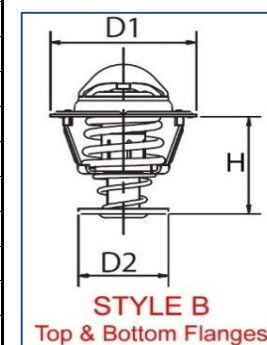

LAGUNA Grandtour 2.0 (K56C/H)	F3R 722, F3R 723	09/95	03/01	7.8297	89	A	53.5		
LAGUNA Grandtour 2.0 (K56L/N)	F3R 728	09/95	02/01	7.8291	89	A	53.5		
LAGUNA Grandtour 2.0 (K56L/N)	F3R 729	09/95	02/01	7.8291	89	A	53.5		
LAGUNA Grandtour 2.0 16V	F4R 784, F4R 786, F4R 787	01/05		7.8322	89	A	50		
LAGUNA Grandtour 2.0 16V	F4R 886, F4R 887	01/05		7.8322	89	A	50		
LAGUNA Grandtour 2.0 16V (A56A/B)	F4R 780	09/99	03/01	7.8322	89	A	50		
LAGUNA Grandtour 2.0 16V (K56D/M)	N7Q 700, N7Q 704	09/95	03/01	7.8307	90	B	54	35	31
LAGUNA Grandtour 2.0 16V (KG00, KG0K, KG0W)	F4R 712, F4R 714	08/02		7.8322	89	A	50		
LAGUNA Grandtour 2.0 16V (KG00, KG0K, KG0W)	F4R 713, F4R 715	08/02		7.8543	83	A	50		
LAGUNA Grandtour 2.0 16V IDE (KG0N, KG0P)	F5R 700	04/01		7.8322	89	A	50		
LAGUNA Grandtour 2.0 16V Turbo (KG0S,Z, KG1L,M)	F4R 764,765, F4R 786,787	01/03		7.8322	89	A	50		
LAGUNA Grandtour 2.0 dCi	M9R 740	08/05		7.8719	89	C			
LAGUNA Grandtour 2.0 dCi	M9R 760	01/06		7.8719	89	C			
LAGUNA Grandtour 2.2 D (K56F/2, S56F)	G8T 706,752, G8T 790,794	09/95	03/01	7.8323	83	B	55	29	35
LAGUNA Grandtour 2.2 D (K56F/2, S56F)	G8T 792	09/95	03/01	7.8323	83	B	55	29	35
LAGUNA Grandtour 2.2 dCi	G9T 600,706,707	05/05		7.8666	83	C			
LAGUNA Grandtour 2.2 dCi (KG0F)	G9T 702	10/01		7.8666	83	C			
LAGUNA Grandtour 2.2 dCi (KG0F)	G9T 703	03/01		7.8666	83	C			
LAGUNA Grandtour 2.2 dT (K569)	G8T 760	03/96	03/01	7.8323	83	B	55	29	35
LAGUNA Grandtour 3.0 (K56R, K565)	Z7X 765	02/96	03/01	7.8326	84	B	68	25	26
LAGUNA Grandtour 3.0 (K56R, K565)	Z7X 767	02/96	03/01	7.8326	84	B	68	25	26
LAGUNA Grandtour 3.0 24V (K56V)	L7X 700, L7X 701	03/97	03/01	7.8510	82	C			
LAGUNA Grandtour 3.0 V6 24V (KG0D)	L7X 731	03/01		7.8510	82	C			
LAGUNA III 1.5 dCi	K9K 780	10/07		7.8710	83	C			
LAGUNA III 1.5 dCi	K9K 780	10/07		7.8710	83	C			
LAGUNA III 1.5 dCi	K9K 782	10/07		7.8710	83	C			
LAGUNA III 1.6 16V	K4M 824	10/07		7.8706	89	C			
LAGUNA III 1.6 16V	K4M 824	10/07		7.8706	89	C			
LAGUNA III 2.0	F4R 813	02/08		7.8322	89	A	50		
LAGUNA III 2.0	M4R 726	10/07		7.8712	82	A	54.5		
LAGUNA III 2.0	M4R 726	10/07		7.8730	95	A	50		
LAGUNA III 2.0 16V	M4R 704	10/07		7.8712	82	A	54.5		
LAGUNA III 2.0 16V	M4R 704	10/07		7.8712	82	A	54.5		
LAGUNA III 2.0 16V	M4R 704	10/07		7.8730	95	A	50		
LAGUNA III 2.0 16V	M4R 704	10/07		7.8730	95	A	50		
LAGUNA III 2.0 16V Turbo	F4R 811	10/07		7.8322	89	A	50		
LAGUNA III 2.0 16V Turbo	F4R 811	10/07		7.8322	89	A	50		
LAGUNA III 2.0 dCi	M9R 740,744,746,748, M9Ra 742	10/07		7.8719	89	C			
LAGUNA III 2.0 dCi	M9R 742	10/07		7.8719	89	C			
LAGUNA III 2.0 dCi	M9R 800, M9R 809	01/08		7.8719	89	C			
LAGUNA III 2.0 dCi	M9R 800, M9R 809	01/08		7.8719	89	C			
LAGUNA III 2.0 dCi	M9R 802	10/07		7.8719	89	C			
LAGUNA III 2.0 dCi	M9R 802, M9Ra 742	10/07		7.8719	89	C			
LAGUNA III 2.0 dCi	M9R 802, M9Ra 742	10/07		7.8719	89	C			
LAGUNA III 2.0 dCi	M9R 805	10/07		7.8719	89	C			
LAGUNA III 2.0 dCi	M9R740,744,746,748,a742,k802,5	10/07		7.8719	89	C			
LAGUNA III 2.0 dCi GT	M9R 816	03/08		7.8719	89	C			
LAGUNA III 2.0 dCi GT	M9R 816	03/08		7.8719	89	C			
LAGUNA III 2.0 GT	F4R 800	03/08		7.8322	89	A	50		
LAGUNA III 2.0 GT	F4R 800	03/08		7.8322	89	A	50		
LOGAN 1.0	D4D 760	12/05		7.8192	89	C			
Logan 1.4	--, K7J 710	10/07		7.8322	89	A	50		
Logan 1.4	--, K7J 710	10/07		7.8322	89	A	50		
LOGAN 1.4	K7J 710	09/04		7.8322	89	A	50		
LOGAN 1.5 dCi	--	04/07		7.8700	83	C			
Logan 1.5 dCi	--, K9K 792	04/07		7.8700	83	C			
Logan 1.5 dCi	--, K9K 792	04/07		7.8700	83	C			
LOGAN 1.5 dCi	K9K 790	09/05		7.8707	89	C			
Logan 1.6	--, K7M 690	04/07		7.8322	89	A	50		
Logan 1.6	--, K7M 690	04/07		7.8322	89	A	50		
Logan 1.6	--, K7M 710	04/07		7.8322	89	A	50		
Logan 1.6	--, K7M 710	04/07		7.8322	89	A	50		

STYLE C
With housing
see below.

If model or series not listed,
please contact us
for assistance.

Email Enquiries:
sales@autoagencies.co.nz